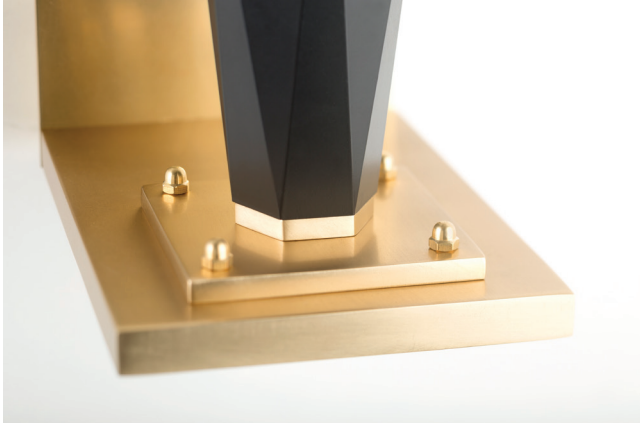

TOP COLLECTION

Wall lamp

521-GK-24

1 LIGHTS TYPE E14 MAX 42W

Solid aluminium central structure.

FINISH

Structure in L_56 (black matte finish); connection box and details in F_15 (satin gold finish).

SHADE DIMENSIONS

cm. W.18 x D.12 x H.18

SHADE FABRIC

TS24 (gold trevira wave)

NOTES

Dimensions are expressed in centimetres, if not otherwise specified.
All products may be customized subject to prior consulting with our technical department; please send your request to info@officina-luce.it.
Officina Luce (Registered brand of ISSARCH srl) reserves the right to change or delete, at any time and without prior warning, the technical specification of any model or the model itself, depending on technical and commercial requirements.

TOP COLLECTION

Wall lamp

521-GK-28

1 LIGHTS TYPE E14
MAX 42W

Solid aluminium central structure.

FINISH

Structure in L_56 (black matte finish); connection box and details in F_15 (satin gold finish).

SHADE DIMENSIONS