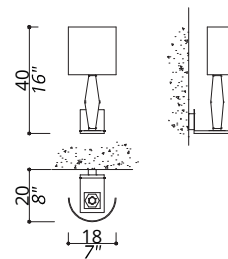

TOP COLLECTION

Wall lamp

521-GK-24

1 LIGHTS TYPE E14 MAX 42W

Solid aluminium central structure.

FINISH

Structure in L_56 (black matte finish); connection box and details in F_15 (satin gold finish).

SHADE DIMENSIONS

cm. W.18 x D.12 x H.18

SHADE FABRIC

TS24 (gold trevira wave)

NOTES

Dimensions are expressed in centimetres, if not otherwise specified.
All products may be customized subject to prior consulting with our technical department; please send your request to info@officina-luce.it.
Officina Luce (Registered brand of ISSARCH srl) reserves the right to change or delete, at any time and without prior warning, the technical specification of any model or the model itself, depending on technical and commercial requirements.

TOP COLLECTION

Wall lamp

521-GK-28

1 LIGHTS TYPE E14
MAX 42W

Solid aluminium central structure.

FINISH

Structure in L_56 (black matte finish); connection box and details in F_15 (satin gold finish).

SHADE DIMENSIONS

cm. W.18 x D.12 x H.18

SHADE FABRIC

TS28 (ivory satin)

NOTES

Dimensions are expressed in centimetres, if not otherwise specified.
All products may be customized subject to prior consulting with our technical department; please send your request to info@officina-luce.it.
Officina Luce (Registered brand of ISSARCH srl) reserves the right to change or delete, at any time and without prior warning, the technical specification of any model or the model itself, depending on technical and commercial requirements.