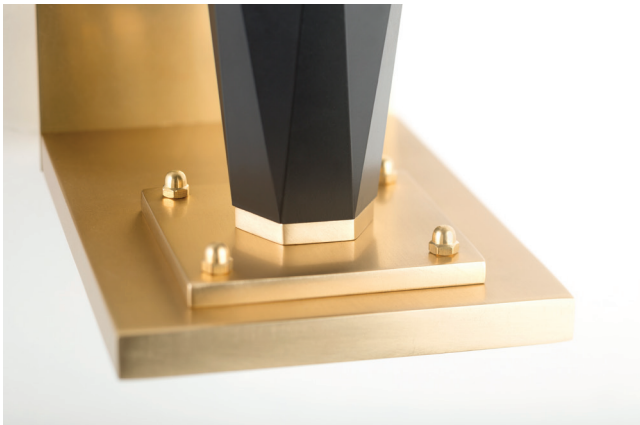

TOP COLLECTION

Wall lamp

521-GK-24

1 LIGHTS TYPE E14 MAX 42W

Solid aluminium central structure.

FINISH

Structure in L_56 (black matte finish); connection box and details in F_15 (satin gold finish).

SHADE DIMENSIONS

cm. W.18 x D.12 x H.18

SHADE FABRIC

TS24 (gold trevira wave)

NOTES

Dimensions are expressed in centimetres, if not otherwise specified.
All products may be customized subject to prior consulting with our technical department; please send your request to info@officina-luce.it.
Officina Luce (Registered brand of ISSARCH srl) reserves the right to change or delete, at any time and without prior warning, the technical specification of any model or the model itself, depending on technical and commercial requirements.

TOP COLLECTION

Wall lamp

521-GK-28

1 LIGHTS TYPE E14
MAX 42W

Solid aluminium central structure.

FINISH

Structure in L_56 (black matte finish); connection box and details in F_15 (satin gold finish).

SHADE DIMENSIONS