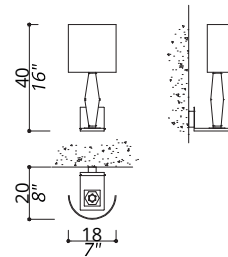

TOP COLLECTION

Wall lamp

521-GK-24

1 LIGHTS TYPE E14 MAX 42W

Solid aluminium central structure.

FINISH

Structure in L_56 (black matte finish); connection box and details in F_15 (satin gold finish).

SHADE DIMENSIONS

cm. W.18 x D.12 x H.18

SHADE FABRIC

TS24 (gold trevira wave)

NOTES

Dimensions are expressed in centimetres, if not otherwise specified.
All products may be customized subject to prior consulting with our technical department; please send your request to info@officina-luce.it.
Officina Luce (Registered brand of ISSARCH srl) reserves the right to change or delete, at any time and without prior warning, the technical specification of any model or the model itself, depending on technical and commercial requirements.

TOP COLLECTION

Wall lamp

521-GK-28

1 LIGHTS TYPE E14
MAX 42W

Solid aluminium central structure.

FINISH

Structure in L_56 (black matte finish); connection box and details in F_15 (satin gold finish).

SHADE DIMENSIONS

cm. W.18 x D.12 x H.18

SHADE FABRIC

TS28 (ivory satin)

NOTES

Dimensions are expressed in centimetres, if not otherwise specified.
All products may be customized subject to prior consulting with our technical department; please send your request to info@officina-luce.it.
Officina Luce (Registered brand of ISSARCH srl) reserves the right to change or delete, at any time and without prior warning, the technical specification of any model or the model itself, depending on technical and commercial requirements.